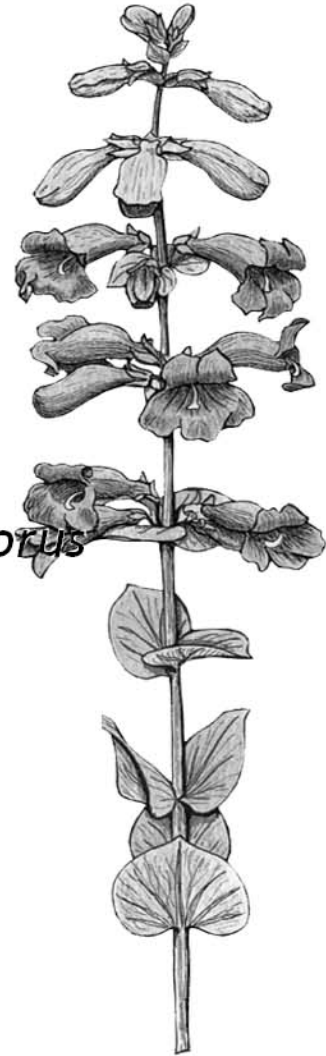

# Large-flowered Beardtongue

**Botanical name:** *Penstemon grandiflorus*

**Flower color:** Pink

**Blooms in:** May to June

**Lives in:** Dry prairies

**Grows:** 2-4 feet tall

You'll find this showy prairie plant growing in sandy soil. It has waxy, bluish leaves.